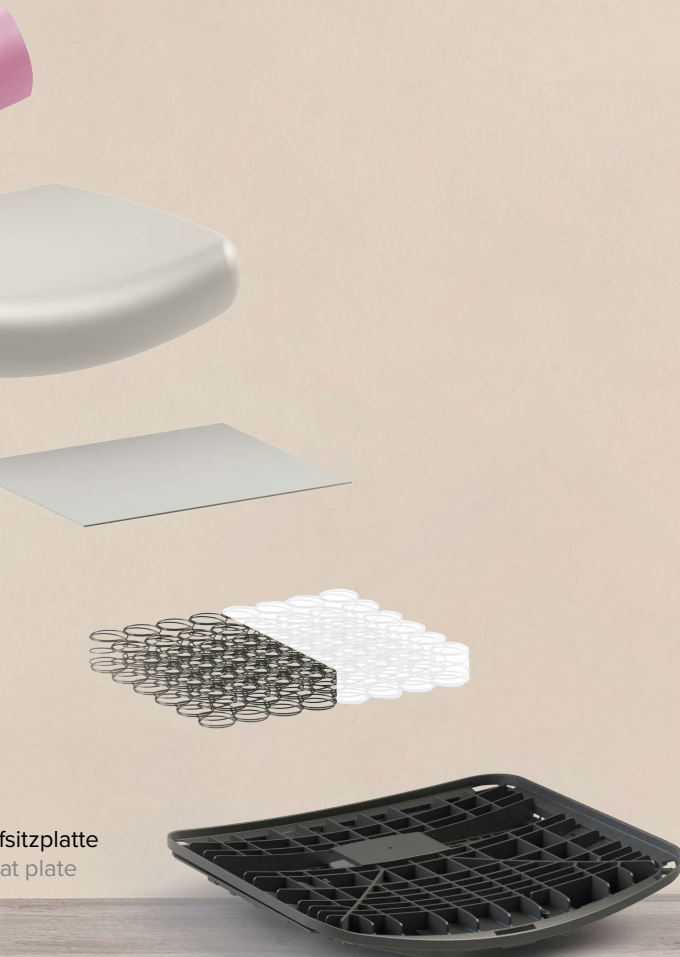

Perfekte Optik: Den Abschluss bildet der mit Watte unterlegte Sitzbezug, der in vielen Stoffqualitäten und -farben wählbar ist. Natürlich unverklebt – der Umwelt zuliebe.

INDEED BRINGT SITZKOMFORT AUF EIN NEUES NIVEAU

With our top performer among the ergonomic seats, we have focused on comfort: Equipped with a point-elastic micro-pocket spring core, not only does it absorb weight and pressure perfectly. The ergonomic boxspring seat also removes any unpleasant pressure on the bottoms of the thighs. The visco-elastic foam layer provides the extra individual adaptation to create your own personal seat – which is then incredibly comfortable to sit on. And the climate? Perfectly regulated thanks to optimal breathability.

The comfort seat structure for Indeed consists of the following layers:

Top climate: Above the seat plate is the micro pocket spring core, which ensures optimal ventilation and a good stability of the seat, embedded in high-quality polyurethane molded foam and protected by a non-woven support.

Top comfort: The “topper” above made of viscoelastic foam is extremely adaptable and pressure-relieving.

Perfect look: The final layer is the seat cover, which is selectable in many fabric qualities and colours. Of course it is non-glued – for the sake of the environment.

INDEED ELEVATES SEATED COMFORT TO A NEW LEVEL

fsitzplatte
at plate