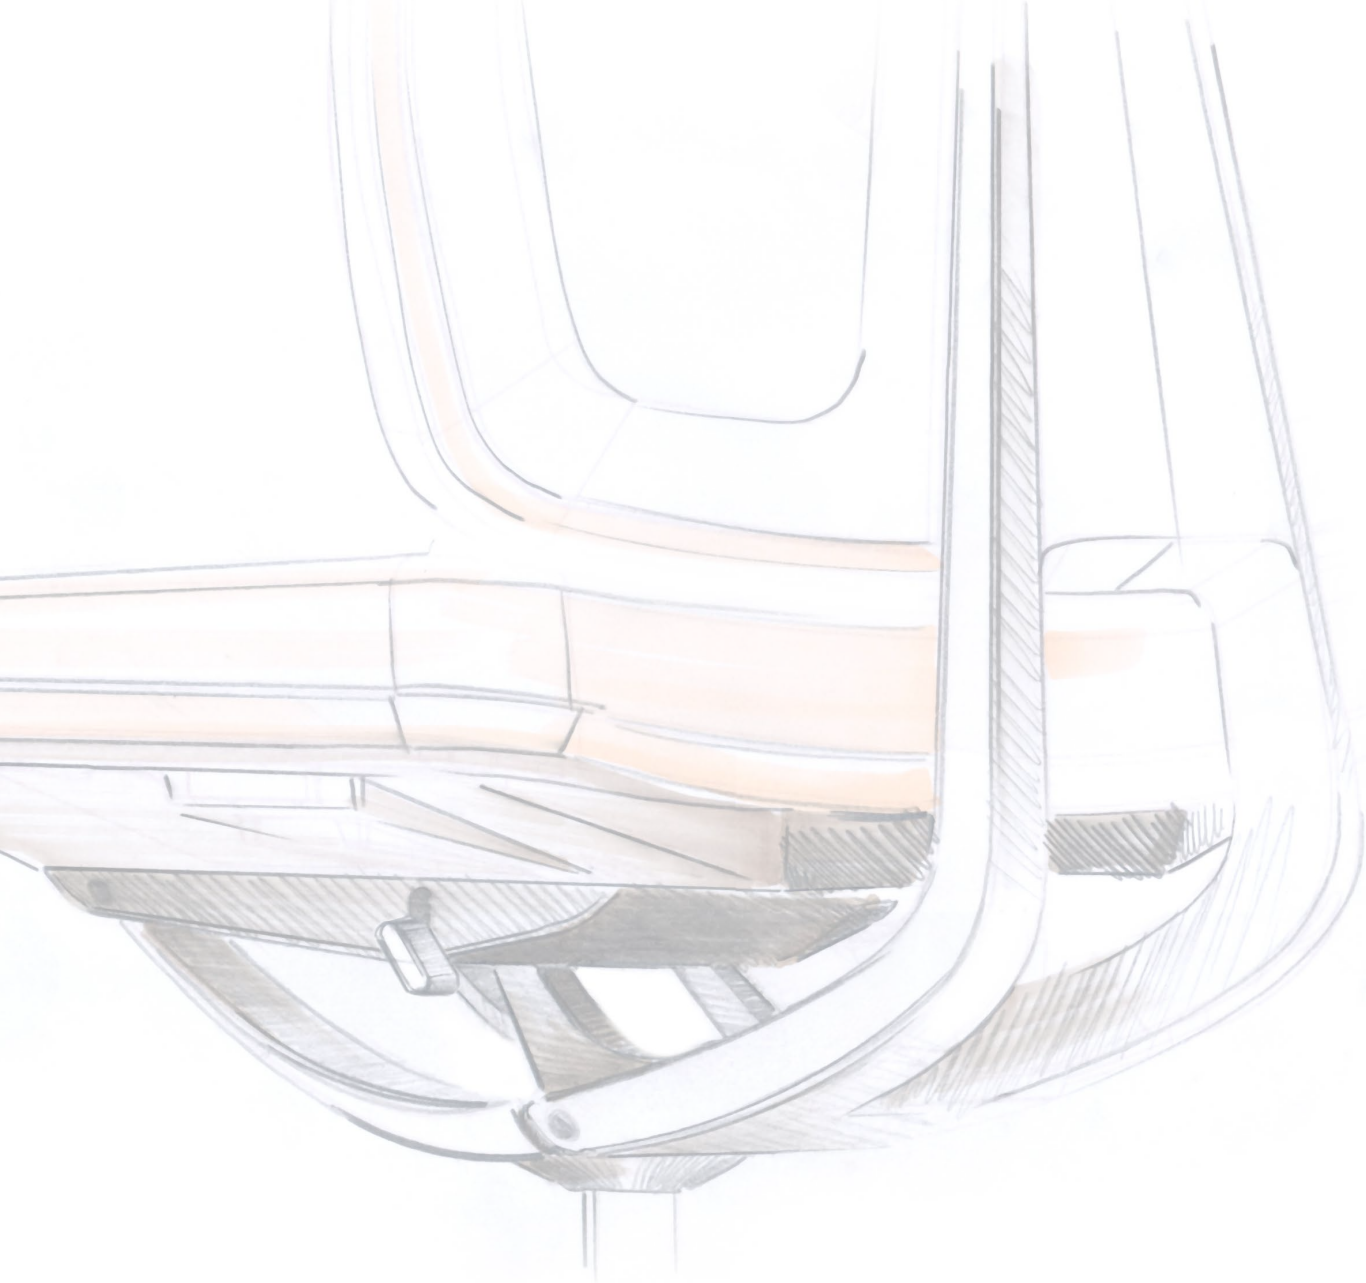

„Jedes Bauteil der Motionflex®-Automatic ist auf minimalen Materialeinsatz durchdesignet.“

“Every component of the Motionflex®-Automatic is designed to minimize the use of materials.”

„Die Linienführung ist dynamisch und ausgewogen zugleich, da der Rückenlehnenträger in einem direkten Schwung bis zur Sitzvorderkante durchläuft. Durch diese offen gestaltete Struktur wird die Motionflex®-Automatic zum integralen Bestandteil des gesamten Stuhls.“

"The lines are dynamic and balanced at the same time, as the backrest support runs in a direct curve through to the front edge of the seat. This open structure makes the Motionflex®-Automatic an integral part of the entire chair."