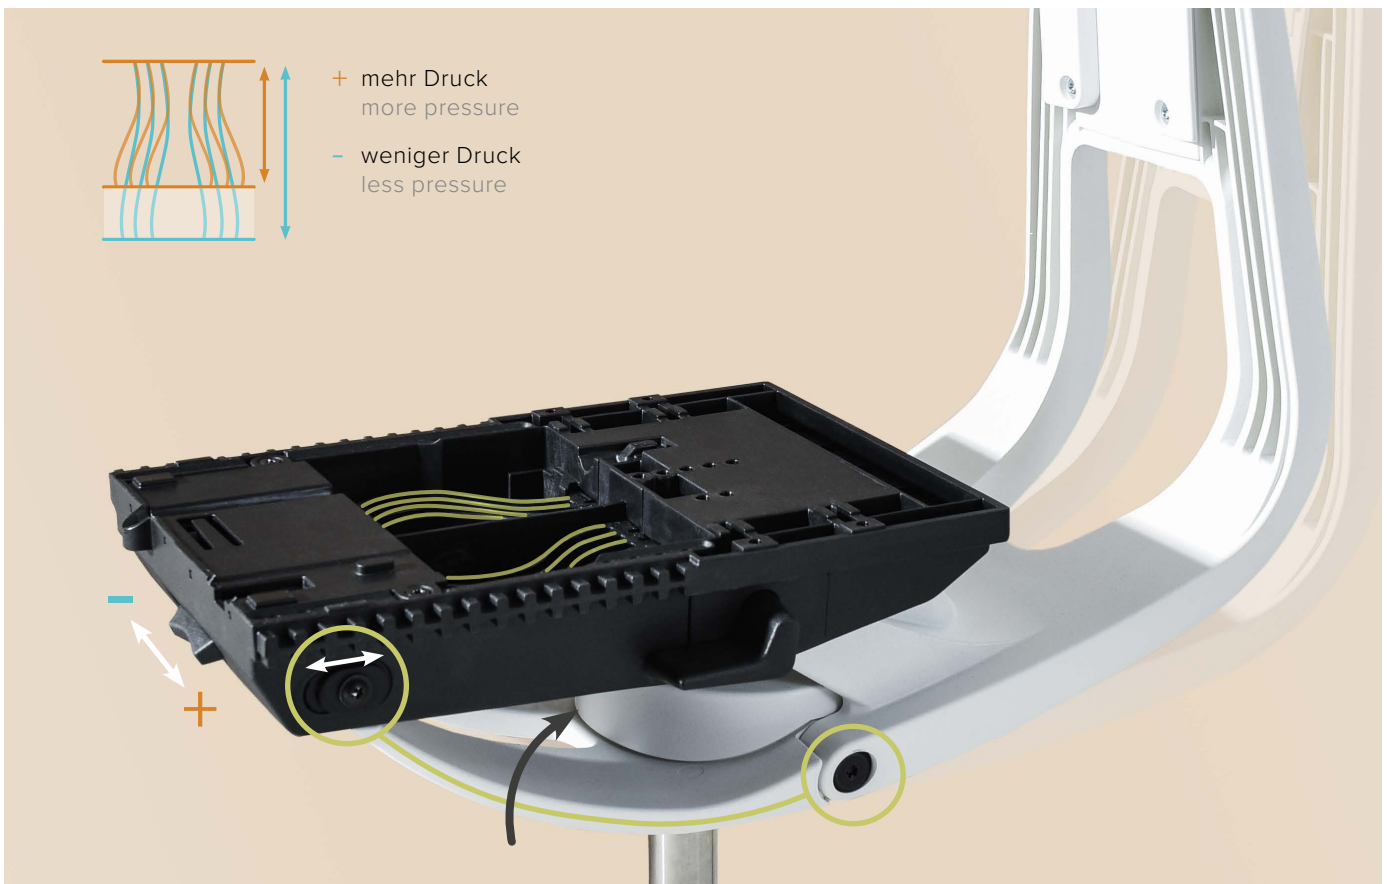

Schlau gedacht und clever gemacht: Die neuartige Technik Motionflex®-Automatic produziert die Gegenkraft automatisch aus dem Material heraus. Zwei Federelemente sind über eine flexible Achse verbunden, was für einen besonders harmonischen synchronen Bewegungsablauf sorgt. Über die elastischen Kunststoff-Lamellen ist dabei eine Feinjustierung möglich. So kann jeder Nutzer den Rückenlehnen-Gegendruck zusätzlich auf das persönliche Komfortempfinden anpassen.

Smart thinking and ingenious engineering: The innovative Motionflex®-Automatic technology automatically generates counterforce from the material itself. Two spring elements are connected via a flexible axis, ensuring a particularly harmonious synchronous motion. The elastic plastic lamellas ensure additional fine adjustment, enabling users to effortlessly adjust the backrest counterpressure to their individual comfort preferences.